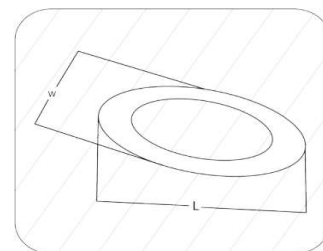

Sovitron Interior Pvt.Ltd.

Model Name

Jetta Ring Oval Recessed /DLARJOVDRD-70

Description

Architectural Light

Technical description

Image

Dimension	Custom dimension H=60/90/95mm
Frame	Aluminium
Color Tempertaure	5700K
Power	70W
Total Luminous Flux	5600 lm
Efficacy	80 lm/W
IP rating	50
Color Rendering	≥80
Mounting	Recessed
Optics	White Opal Diffuser
Dimming	NON-Dimmable
Operating Voltage	220-240 VAC
Standard Lifetime	L70 minimum at 50,000 burning hours

Dimension diagram

HEIGHT-60/90

Custom dimension, coating and installation
available upon request

Remarks:-

Address: Plot #7 Saroorpur-Nangla Industrial Area,Ballabgarh-Sohna Road,Faridabad-121005

Email: info@sovitron.com